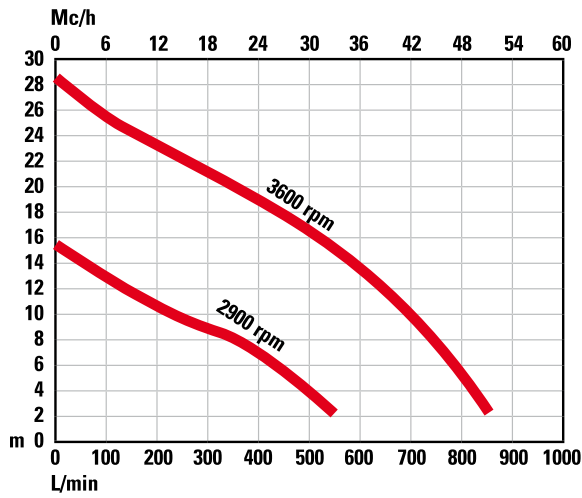

PERFORMANCES

trashLib-2"

trashLib-3"

trashLib-4"L