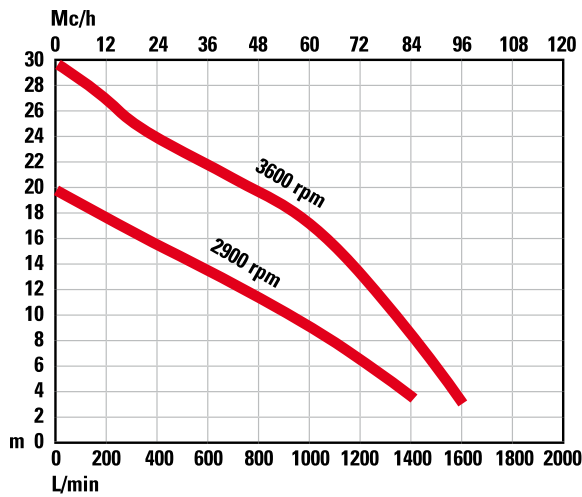

PERFORMANCES

trashLib-2"

trashLib-3"

trashLib-4"L